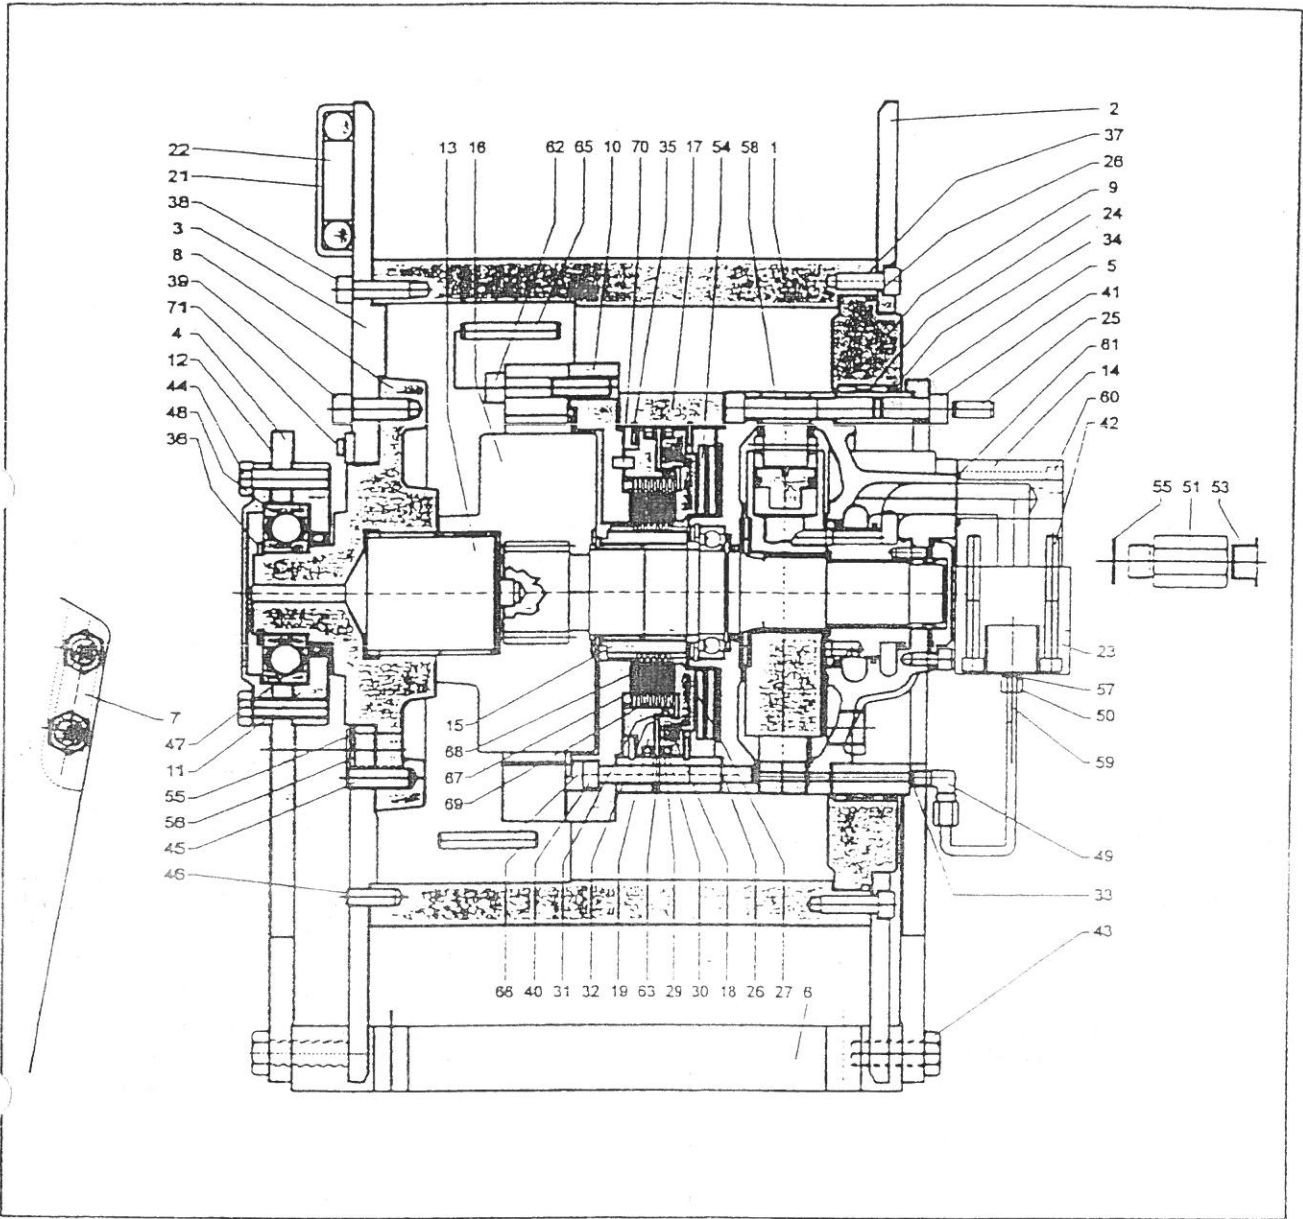

catalogo ricambi

spare part list

ARGANO

WINCH

P 40

N. No No	Q.tà Q.ty Nbre	Denominazione	Description	Note
1	1	Tamburo	Winding drum	
2	1	Aletta lato motore	Drum flange (motor side)	
3	1	Aletta lato riduttore	Drum flange (gear side)	
4	1	Fiancata lato riduttore	Support flange (gear side)	
5	1	Fiancata lato motore	Support flange (gear side)	
6	2	Traversa inferiore	Lower cross member	
7	2	Traversa superiore	Upper cross member	
8	1	Flangia scanalata	Splined flange	
9	1	Anello completo di cuscinetto	Complete bearing ring	
10	1	Flangia rid. freno	gear-brake flange	
11	1	Flangia supporto	Support flange	
12	1	Coperchio	Cover	
13	1	Barra scanalata	Splined bar	
14	1	Piastra valvola	Valve plate	
15	1	Ingranaggio portalamelle	Disk holder gear	
16	1	Gruppo riduzione	Gear unit	
17	1	Corpo freno	Brake body	
18	1	Pistone freno	Brake piston	
19	1	Flangia portalamelle freno	Flange for brake disks	
20				
21	2	Piastra fissaggio fune	Bracket for rope	
22	1	Radancia	Self-locking thimble	
23	1	Valvola	Valve	
24	1	Gabbia rullini	Needle bearing	
25	8	Spina elastica	Elastic-spiral pin	
26	1	Guarnizione OR 2-8	O-ring seal 2-8	
27	1	Spessore rasamento	Spacer	
28	1	Guarn. OR 2-280	O-ring seal 2-280	
29	2	Guarn. OR 2-263	O-ring seal 2-263	
30	1	Anello antiestrusione ϕ 200	Anti-extrusion ring ϕ 200	
31	1	Guarn. OR 2-50	O-ring seal 2-50	
32	1	Anello antiestrusione ϕ 150	Anti-extrusion ring ϕ 150	
33	1	Guarn. OR 2-13	O-ring seal 2-13	
34	1	Anello tenuta Rotoglyd	Ring seal	
35	2	Seeger foro ϕ 200	Seeger ϕ 200	
36	1	Seeger albero ϕ 50	Seeger ϕ 50	
37	12	Vite TCEI 8.8 M10x30	Socket head screw 8.8 M10x30	
38	12	Vite TCEI 12.9 M10x35	Socket head screw 12.9 M10x35	
39	12	Vite TCEI M12x35	Socket head screw M12x35	
40	12	Vite TCEI 12.9 M10x100	Socket head screw 12.9 M10x100	
41	12	Vite TCEI 12.9 M12x30	Socket head screw 12.9 M12x30	
42	8	Vite TCEI 8.8 M8x75	Socket head screw 8.8 M8x75	
43	16	Vite TE 8.8 M16x50	Hexagon screw 8.8 M16x50	
44	6	Vite TE 8.8 M12x35	Hexagon screw 8.8 M12x35	
45	3	Spina elastica	Elastic-spiral pin	